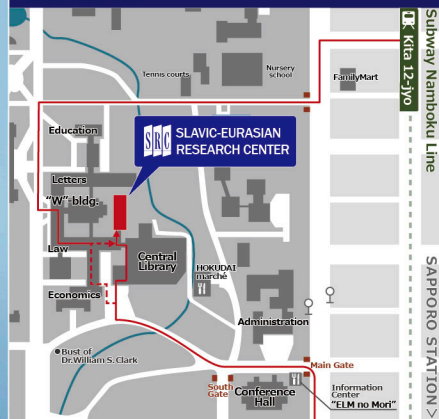

Presenters: Keating Jennifer (online) / Sakon Yukimura /
Kotenko Anton / Shioya Akifumi
Discussant: Tomohiko Uyama

July. 19 Day 2

10:00-12:00 **Panel 4: Protest, Conflict, Violence**

Presenters: Slye Sarah / Hilbrenner Anke / Ziehaus Stephanie
Discussant: Norihiro Naganawa

13:30-15:30 **Panel 5: From Russia's Borderlands to the World**

Presenters: Hamed-Troyansky Vladimir / Katsman Roman /
Gibson Catherine
Discussant: Taro Tsurumi

16:00-18:00 **Panel 6: New Political Projects**

Presenters: Marzec Wiktor (online) / Bektursunov Mirlan /
Polianichev Oleksandr
Discussant: Sayaka Kaji (online)

Organizer

Slavic-Eurasian Research Center, Hokkaido University

Sponsored by

Platform for Explorations in Survival Strategies
(Slavic-Eurasian Research Center, Hokkaido University)
NIHU Global Area Studies Program "East Eurasian Studies"
(Slavic-Eurasian Research Center, Hokkaido University)
Research Unit for Ukraine and Neighboring Areas
(Slavic-Eurasian Research Center, Hokkaido University)
Japan Consortium for Area Studies (JCAS)

Contact: src222@slav.hokudai.ac.jp

Date

July. 18 & 19, 2024

Language: English (通訳はありません)

Details & Online Registration

ウェブでの参加登録をお願いします

Details & Registration URL

<https://src-h.slav.hokudai.ac.jp/sympo/2024summer/index.html>

Registration deadline 24:00 (JST) on Dec. 00

ACCESS MAP

Room 403, Slavic-Eurasian
Research Center [SRC],
Hokkaido University, Japan